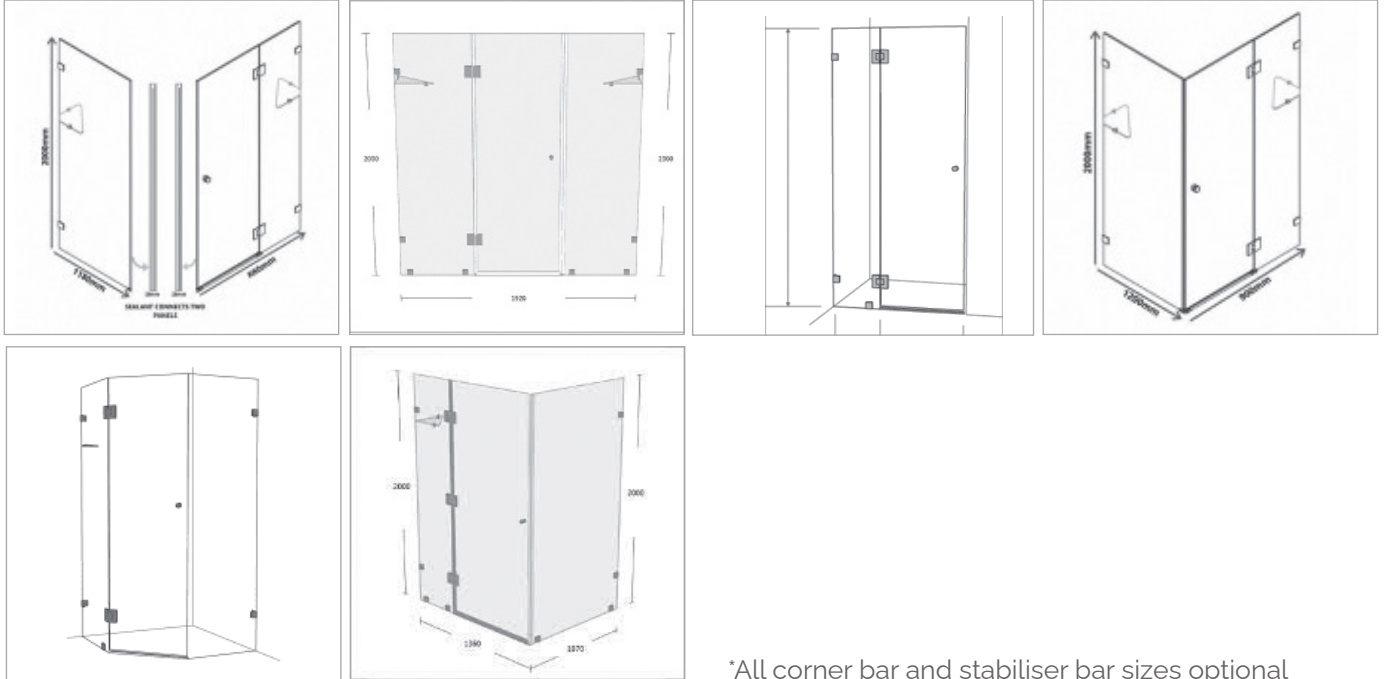

FRAMELESS SHOWERS

*All corner bar and stabiliser bar sizes optional

HARDWARE

FRAMELESS SHOWER - CHROME PLATED HARDWARE

-  Half Back Hinge
-  Glass to Wall Clamp
-  Glass to Floor Clamp
-  Glass to Glass Clamp (Shelf)
-  Back-to-Back Chrome Knob Handle
-  Clear Magnetic Seal
-  Clear Soft Lip Seal
-  Clear Drip Seal

BATHSCREENS - FIXED OR PIVOT