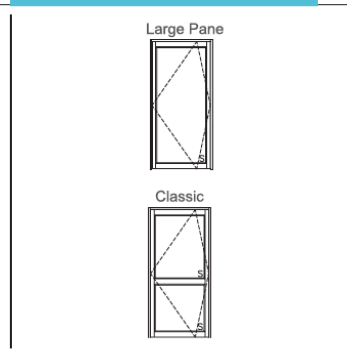

PALACE SLIDING DOORS

PALACE MULTI SLIDING DOORS

HINGED

PIVOT / SWING

VISTAFOLD WITH Y-LOUVRE INSERT

STACKING DOORS

VISTA FOLD DUO

VISTA DUO FOLD WITH Y-LOUVRE INSERT