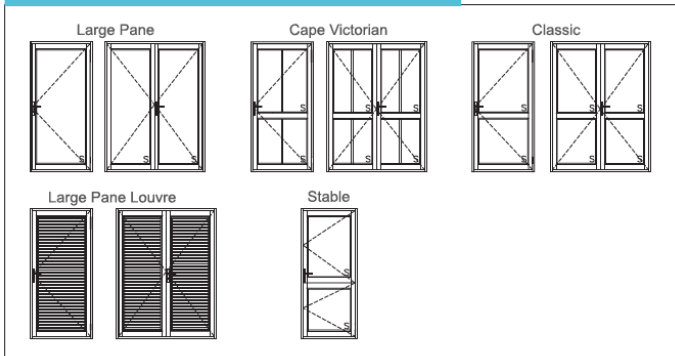

PALACE SLIDING DOORS

PALACE MULTI SLIDING DOORS

HINGED

PIVOT / SWING

VISTAFOLD WITH Y-LOUVRE INSERT

STACKING DOORS

VISTA FOLD DUO

VISTA DUO FOLD WITH Y-LOUVRE INSERT