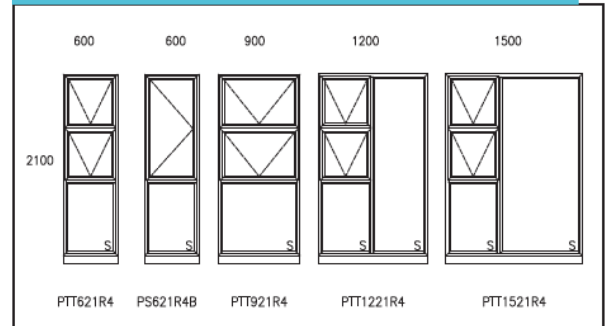

**TOP HUNG - Option 1**

**TOP HUNG - Option 2**

**TOP HUNG - Option 3**

**TOP HUNG - Option 4**

**TOP HUNG - P3T Option**

**CAPE CONTEMPORARY - Option 1**

**CAPE CONTEMPORARY - Option 2**

**CASEMENT - C44 (to floor)**

**CAPE VIC**

**ELITE SLIDING**

**VERTICAL SLIDING**

**SIDE HUNG - Option 1**

	600	1200	1200	1500	1800	1800	2100	2400
900								
	PS69	PS129	PSS129	PS159	PS189	PSS189	PSS219	PSS249
1200								
	PS612	PS1212	PSS1212	PS1512	PS1812	PSS1812	PSS2112	PSS2412
1500								
	PS615	PS1215	PSS1215	PS1515	PS1815	PSS1815	PSS2115	PSS2415
1800								
	PS618	PS1218	PSS1218	PS1518	PS1818	PSS1818	PSS2118	PSS2418

**SIDE HUNG - Option 2**

	600	1200	1200	1500	1800	1800	2100	2400
1200								
	PS612B	PS1212B	PSS1212B	PS1512B	PS1812B	PSS1812B	PSS2112B	PSS2412B
1500								
	PS615B	PS1215B	PSS1215B	PS1515B	PS1815B	PSS1815B	PSS2115B	PSS2415B
1800								
	PS618B	PS1218B	PSS1218B	PS1518B	PS1818B	PSS1818B	PSS2118B	PSS2418B