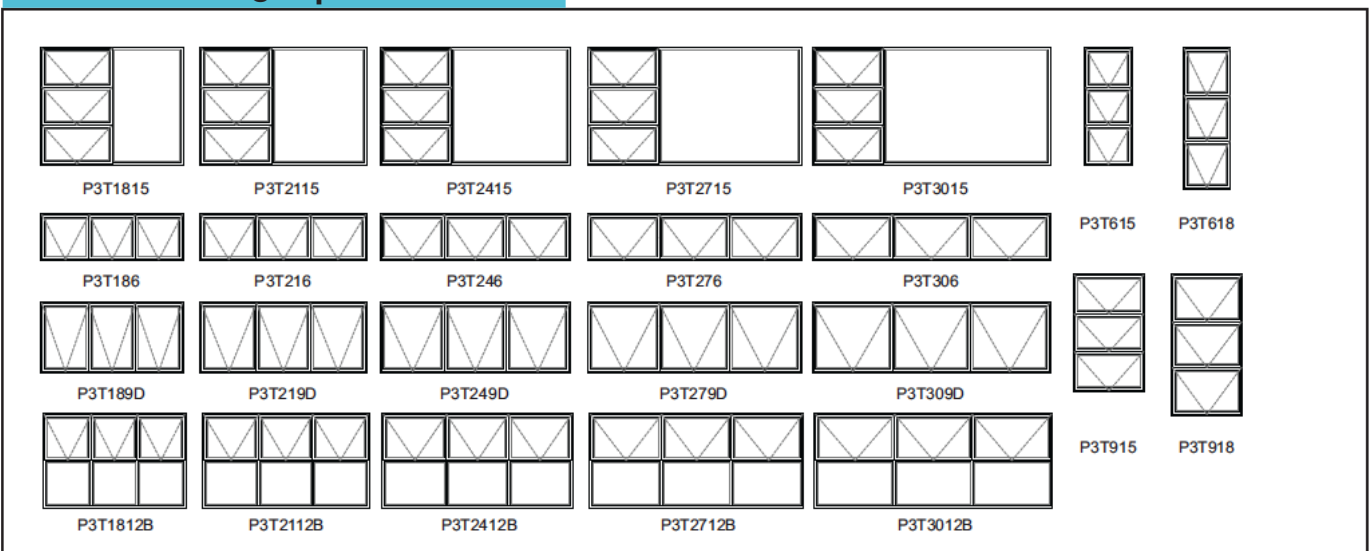

**TOP HUNG - Option 1**

**TOP HUNG - Option 2**

**TOP HUNG - Option 3**

**TOP HUNG - Option 4**

**TOP HUNG - P3T Option**

**CAPE CONTEMPORARY - Option 1**

**CAPE CONTEMPORARY - Option 2**

**CASEMENT - C44 (to floor)**

**CAPE VIC**

**ELITE SLIDING**

**VERTICAL SLIDING**

**SIDE HUNG - Option 1**

	600	1200	1200	1500	1800	1800	2100	2400
900								
	PS69	PS129	PSS129	PS159	PS189	PSS189	PSS219	PSS249
1200								
	PS612	PS1212	PSS1212	PS1512	PS1812	PSS1812	PSS2112	PSS2412
1500								
	PS615	PS1215	PSS1215	PS1515	PS1815	PSS1815	PSS2115	PSS2415
1800								
	PS618	PS1218	PSS1218	PS1518	PS1818	PSS1818	PSS2118	PSS2418

**SIDE HUNG - Option 2**

	600	1200	1200	1500	1800	1800	2100	2400
1200								
	PS612B	PS1212B	PSS1212B	PS1512B	PS1812B	PSS1812B	PSS2112B	PSS2412B
1500								
	PS615B	PS1215B	PSS1215B	PS1515B	PS1815B	PSS1815B	PSS2115B	PSS2415B
1800								
	PS618B	PS1218B	PSS1218B	PS1518B	PS1818B	PSS1818B	PSS2118B	PSS2418B

**PALACE MULTI SLIDING**

**PALACE WITH Y-LOUVRE INSERT**

**VISTAFOLD SLIDING FOLDING**

**VISTA DUO SLIDING FOLDING**

**VISTAFOLD SLIDING FOLDING WITH Y-LOUVRE INSERT**

**VISTAFOLD SLIDING FOLDING WITH Y-LOUVRE INSERT**