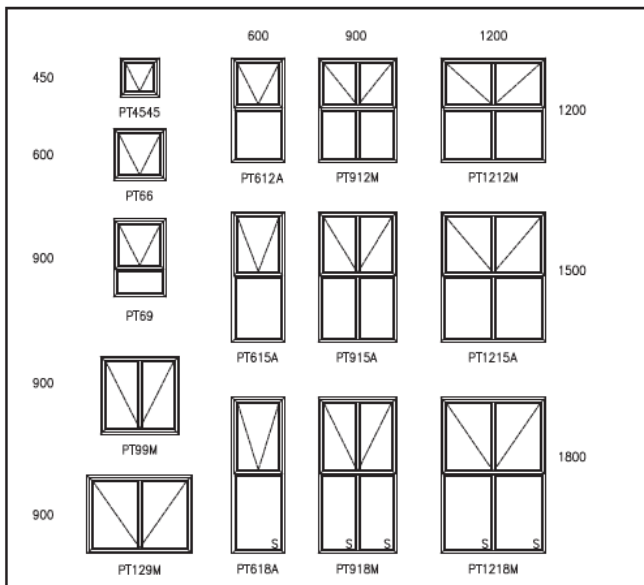

**TOP HUNG - Option 1**

**TOP HUNG - Option 2**

**TOP HUNG - Option 3**

**TOP HUNG - Option 4**

**TOP HUNG - P3T Option**

**CAPE CONTEMPORARY - Option 1**

**CAPE CONTEMPORARY - Option 2**

**CASEMENT - C44 (to floor)**

**CAPE VIC**

**ELITE SLIDING**

**VERTICAL SLIDING**

**SIDE HUNG - Option 1**

	600	1200	1200	1500	1800	1800	2100	2400
900								
	PS69	PS129	PSS129	PS159	PS189	PSS189	PSS219	PSS249
1200								
	PS612	PS1212	PSS1212	PS1512	PS1812	PSS1812	PSS2112	PSS2412
1500								
	PS615	PS1215	PSS1215	PS1515	PS1815	PSS1815	PSS2115	PSS2415
1800								
	PS618	PS1218	PSS1218	PS1518	PS1818	PSS1818	PSS2118	PSS2418

**SIDE HUNG - Option 2**

	600	1200	1200	1500	1800	1800	2100	2400
1200								
	PS612B	PS1212B	PSS1212B	PS1512B	PS1812B	PSS1812B	PSS2112B	PSS2412B
1500								
	PS615B	PS1215B	PSS1215B	PS1515B	PS1815B	PSS1815B	PSS2115B	PSS2415B
1800								
	PS618B	PS1218B	PSS1218B	PS1518B	PS1818B	PSS1818B	PSS2118B	PSS2418B