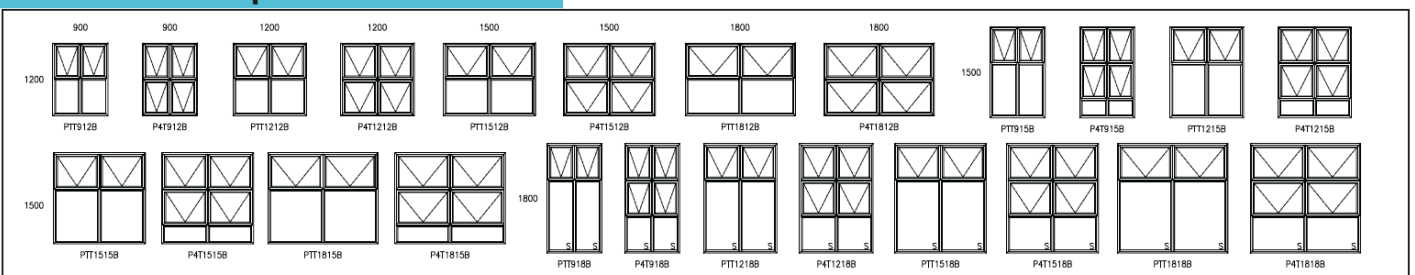

**TOP HUNG - Option 1**

**TOP HUNG - Option 2**

**TOP HUNG - Option 3**

**TOP HUNG - Option 4**

**TOP HUNG - P3T Option**

**CAPE CONTEMPORARY - Option 1**

**CAPE CONTEMPORARY - Option 2**

**CASEMENT - C44 (to floor)**

**CAPE VIC**

**ELITE SLIDING**

**VERTICAL SLIDING**

**SIDE HUNG - Option 1**

	600	1200	1200	1500	1800	1800	2100	2400
900								
	PS69	PS129	PSS129	PS159	PS189	PSS189	PSS219	PSS249
1200								
	PS612	PS1212	PSS1212	PS1512	PS1812	PSS1812	PSS2112	PSS2412
1500								
	PS615	PS1215	PSS1215	PS1515	PS1815	PSS1815	PSS2115	PSS2415
1800								
	PS618	PS1218	PSS1218	PS1518	PS1818	PSS1818	PSS2118	PSS2418

**SIDE HUNG - Option 2**

	600	1200	1200	1500	1800	1800	2100	2400
1200								
	PS612B	PS1212B	PSS1212B	PS1512B	PS1812B	PSS1812B	PSS2112B	PSS2412B
1500								
	PS615B	PS1215B	PSS1215B	PS1515B	PS1815B	PSS1815B	PSS2115B	PSS2415B
1800								
	PS618B	PS1218B	PSS1218B	PS1518B	PS1818B	PSS1818B	PSS2118B	PSS2418B