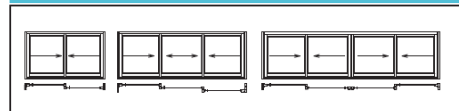

SIDE HUNG - Option 1

	600	1200	1200	1500	1800	1800	2100	2400
900								
	PS69	PS129	PSS129	PS159	PS189	PSS189	PSS219	PSS249
1200								
	PS612	PS1212	PSS1212	PS1512	PS1812	PSS1812	PSS2112	PSS2412
1500								
	PS615	PS1215	PSS1215	PS1515	PS1815	PSS1815	PSS2115	PSS2415
1800								
	PS618	PS1218	PSS1218	PS1518	PS1818	PSS1818	PSS2118	PSS2418

SIDE HUNG - Option 2

	600	1200	1200	1500	1800	1800	2100	2400
1200								
	PS612B	PS1212B	PSS1212B	PS1512B	PS1812B	PSS1812B	PSS2112B	PSS2412B
1500								
	PS615B	PS1215B	PSS1215B	PS1515B	PS1815B	PSS1815B	PSS2115B	PSS2415B
1800								
	PS618B	PS1218B	PSS1218B	PS1518B	PS1818B	PSS1818B	PSS2118B	PSS2418B

PALACE MULTI SLIDING