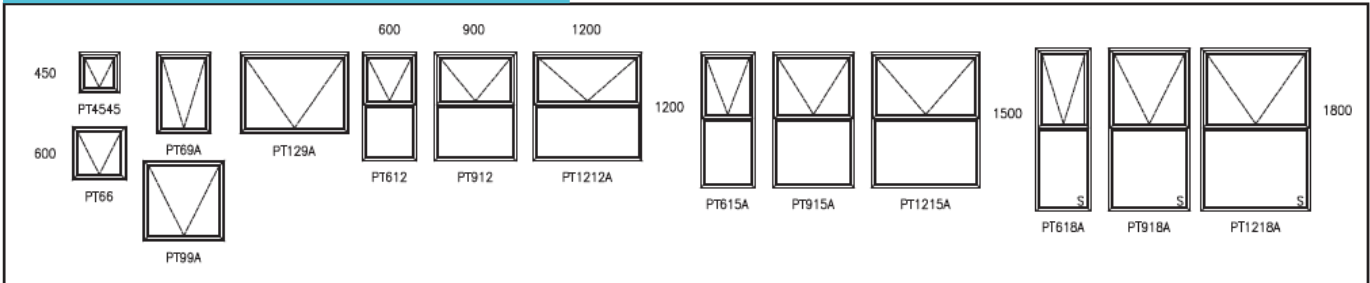

**TOP HUNG - Option 1**

**TOP HUNG - Option 2**

**TOP HUNG - Option 3**

**TOP HUNG - Option 4**

**TOP HUNG - P3T Option**

**CAPE CONTEMPORARY - Option 1**

**CAPE CONTEMPORARY - Option 2**

**CASEMENT - C44 (to floor)**

**CAPE VIC**

**ELITE SLIDING**

**VERTICAL SLIDING**

**SIDE HUNG - Option 1**

	600	1200	1200	1500	1800	1800	2100	2400
900								
	PS69	PS129	PSS129	PS159	PS189	PSS189	PSS219	PSS249
1200								
	PS612	PS1212	PSS1212	PS1512	PS1812	PSS1812	PSS2112	PSS2412
1500								
	PS615	PS1215	PSS1215	PS1515	PS1815	PSS1815	PSS2115	PSS2415
1800								
	PS618	PS1218	PSS1218	PS1518	PS1818	PSS1818	PSS2118	PSS2418

**SIDE HUNG - Option 2**

	600	1200	1200	1500	1800	1800	2100	2400
1200								
	PS612B	PS1212B	PSS1212B	PS1512B	PS1812B	PSS1812B	PSS2112B	PSS2412B
1500								
	PS615B	PS1215B	PSS1215B	PS1515B	PS1815B	PSS1815B	PSS2115B	PSS2415B
1800								
	PS618B	PS1218B	PSS1218B	PS1518B	PS1818B	PSS1818B	PSS2118B	PSS2418B