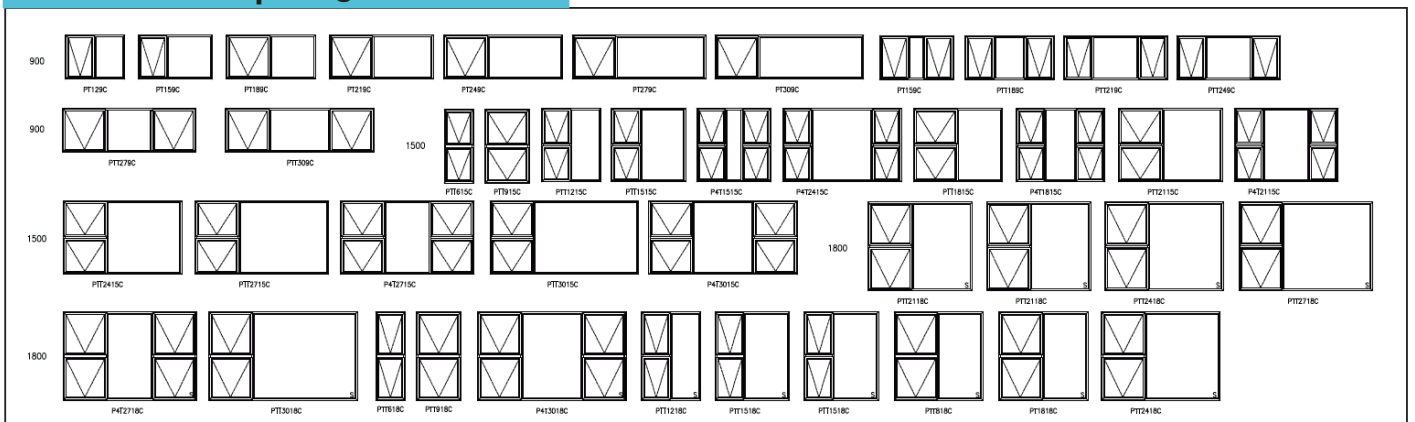

**TOP HUNG - Option 1**

**TOP HUNG - Option 2**

**TOP HUNG - Option 3**

**TOP HUNG - Option 4**

**TOP HUNG - P3T Option**

**CAPE CONTEMPORARY - Option 1**

**CAPE CONTEMPORARY - Option 2**

**CASEMENT - C44 (to floor)**

**CAPE VIC**

**ELITE SLIDING**

**VERTICAL SLIDING**

**SIDE HUNG - Option 1**

	600	1200	1200	1500	1800	1800	2100	2400
900								
	PS69	PS129	PSS129	PS159	PS189	PSS189	PSS219	PSS249
1200								
	PS612	PS1212	PSS1212	PS1512	PS1812	PSS1812	PSS2112	PSS2412
1500								
	PS615	PS1215	PSS1215	PS1515	PS1815	PSS1815	PSS2115	PSS2415
1800								
	PS618	PS1218	PSS1218	PS1518	PS1818	PSS1818	PSS2118	PSS2418

**SIDE HUNG - Option 2**

	600	1200	1200	1500	1800	1800	2100	2400
1200								
	PS612B	PS1212B	PSS1212B	PS1512B	PS1812B	PSS1812B	PSS2112B	PSS2412B
1500								
	PS615B	PS1215B	PSS1215B	PS1515B	PS1815B	PSS1815B	PSS2115B	PSS2415B
1800								
	PS618B	PS1218B	PSS1218B	PS1518B	PS1818B	PSS1818B	PSS2118B	PSS2418B

**PALACE MULTI SLIDING**

**PALACE WITH Y-LOUVRE INSERT**

**VISTAFOLD SLIDING FOLDING**

**VISTA DUO SLIDING FOLDING**

**VISTAFOLD SLIDING FOLDING WITH Y-LOUVRE INSERT**

**VISTAFOLD SLIDING FOLDING WITH Y-LOUVRE INSERT**