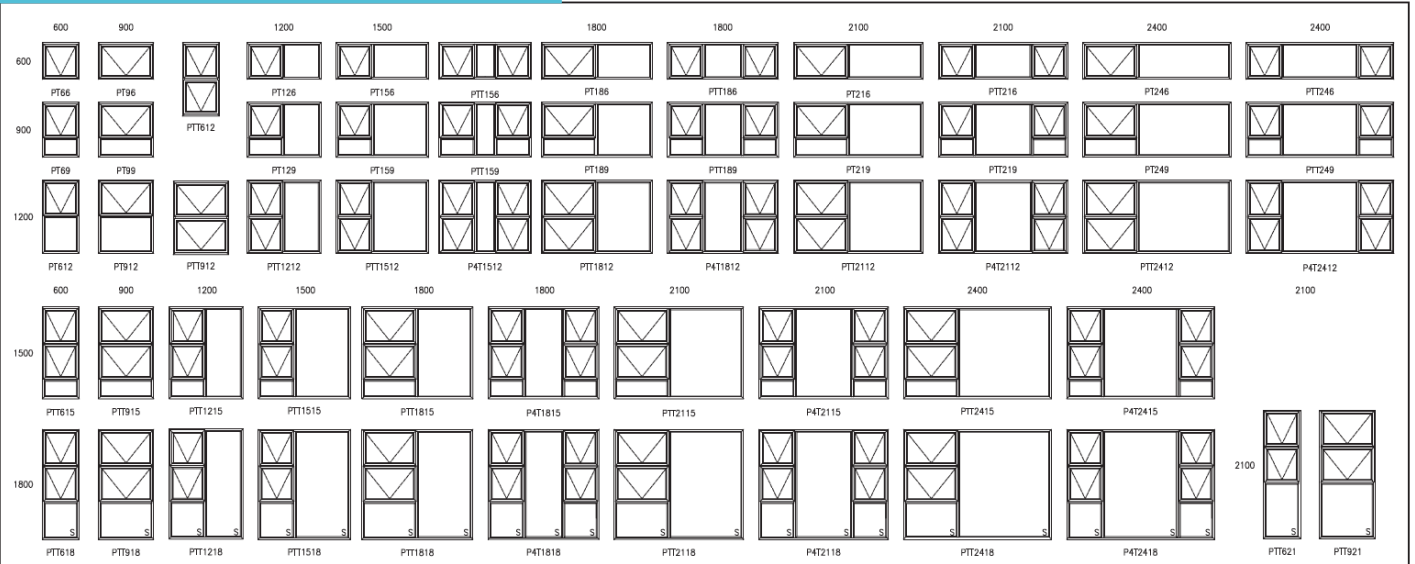

**TOP HUNG - Option 1**

**TOP HUNG - Option 2**

**TOP HUNG - Option 3**

**TOP HUNG - Option 4**

**TOP HUNG - P3T Option**

**CAPE CONTEMPORARY - Option 1**

**CAPE CONTEMPORARY - Option 2**

**CASEMENT - C44 (to floor)**

**CAPE VIC**

**ELITE SLIDING**

**VERTICAL SLIDING**

**SIDE HUNG - Option 1**

	600	1200	1200	1500	1800	1800	2100	2400
900								
	PS69	PS129	PSS129	PS159	PS189	PSS189	PSS219	PSS249
1200								
	PS612	PS1212	PSS1212	PS1512	PS1812	PSS1812	PSS2112	PSS2412
1500								
	PS615	PS1215	PSS1215	PS1515	PS1815	PSS1815	PSS2115	PSS2415
1800								
	PS618	PS1218	PSS1218	PS1518	PS1818	PSS1818	PSS2118	PSS2418

**SIDE HUNG - Option 2**

	600	1200	1200	1500	1800	1800	2100	2400
1200								
	PS612B	PS1212B	PSS1212B	PS1512B	PS1812B	PSS1812B	PSS2112B	PSS2412B
1500								
	PS615B	PS1215B	PSS1215B	PS1515B	PS1815B	PSS1815B	PSS2115B	PSS2415B
1800								
	PS618B	PS1218B	PSS1218B	PS1518B	PS1818B	PSS1818B	PSS2118B	PSS2418B

**PALACE MULTI SLIDING**

**PALACE WITH Y-LOUVRE INSERT**

**VISTAFOLD SLIDING FOLDING**

**VISTA DUO SLIDING FOLDING**

**VISTAFOLD SLIDING FOLDING WITH Y-LOUVRE INSERT**

**VISTAFOLD SLIDING FOLDING WITH Y-LOUVRE INSERT**