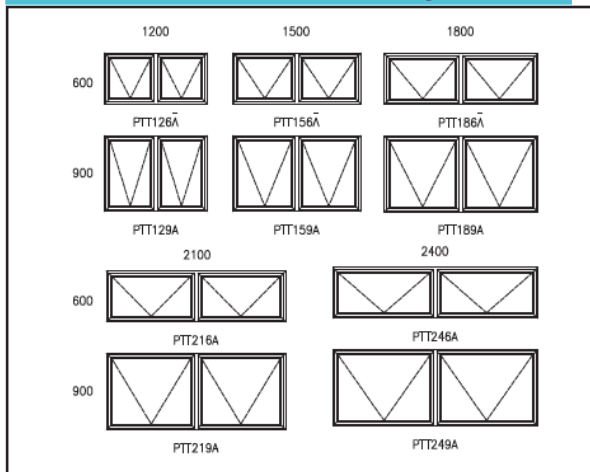

**TOP HUNG - Option 1**

**TOP HUNG - Option 2**

**TOP HUNG - Option 3**

**TOP HUNG - Option 4**

**TOP HUNG - P3T Option**

**CAPE CONTEMPORARY - Option 1**

**CAPE CONTEMPORARY - Option 2**

**CASEMENT - C44 (to floor)**

**CAPE VIC**

**ELITE SLIDING**

**VERTICAL SLIDING**

**SIDE HUNG - Option 1**

	600	1200	1200	1500	1800	1800	2100	2400
900								
	PS69	PS129	PSS129	PS159	PS189	PSS189	PSS219	PSS249
1200								
	PS612	PS1212	PSS1212	PS1512	PS1812	PSS1812	PSS2112	PSS2412
1500								
	PS615	PS1215	PSS1215	PS1515	PS1815	PSS1815	PSS2115	PSS2415
1800								
	PS618	PS1218	PSS1218	PS1518	PS1818	PSS1818	PSS2118	PSS2418

**SIDE HUNG - Option 2**

	600	1200	1200	1500	1800	1800	2100	2400
1200								
	PS612B	PS1212B	PSS1212B	PS1512B	PS1812B	PSS1812B	PSS2112B	PSS2412B
1500								
	PS615B	PS1215B	PSS1215B	PS1515B	PS1815B	PSS1815B	PSS2115B	PSS2415B
1800								
	PS618B	PS1218B	PSS1218B	PS1518B	PS1818B	PSS1818B	PSS2118B	PSS2418B